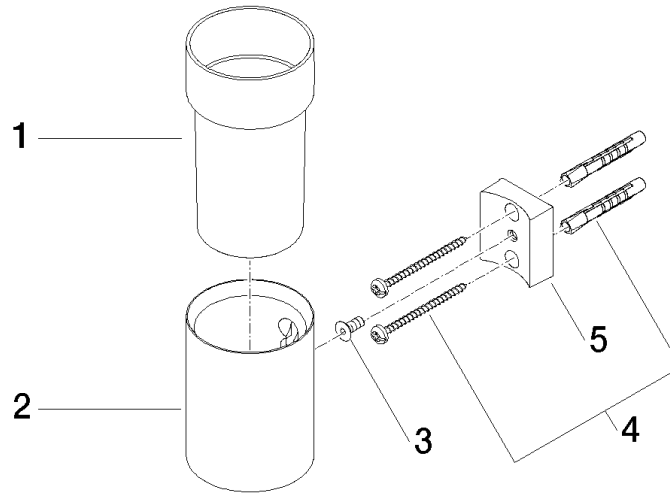

83 400 979

- crystal glass, transparent
- width 60mm
- height 120 mm
- 110mm projection

Fits: MADISON, MEM, TARA, CL.1, LISSÉ,
VAIA, META, CYO

	Chrome	83 400 979-00
	Brushed Platinum	83 400 979-06
	Platinum	83 400 979-08
	Durabress (23kt Gold)	83 400 979-09
	Dark Chrome	83 400 979-19
	Light Gold	83 400 979-26
	Brushed Light Gold	83 400 979-27
	Brushed Durabress (23kt Gold)	83 400 979-28
	Matte Black	83 400 979-33
	Brushed Bronze	83 400 979-42
	Brushed Champagne (22kt Gold)	83 400 979-46
	Champagne (22kt Gold)	83 400 979-47
	Brushed Chrome	83 400 979-93
	Brushed Dark Platinum	83 400 979-99

83 400 979

mm [inches]

83 400 979

Parts for other finishes can be found here: [Brushed](#)
[Platinum](#)

Spare parts list

No.	Item Number	Name	Quantity used	Delivery time
1	90 90 00 008 00 84	glass	1	2
2	08 17 97 569-00	holder	1	10
3	09 30 30 117 90	screw	1	2
4	05 30 31 025 00 90	fixing set	1	2
5	08 10 10 530-00	holder	1	10