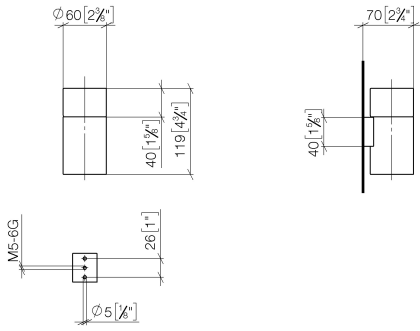

83 400 979

- crystal glass, transparent
- width 60mm
- height 120 mm
- 110mm projection

Fits: MADISON, MEM, TARA, CL.1, LISSÉ,
VAIA, META, CYO

	Chrome	83 400 979-00
	Brushed Platinum	83 400 979-06
	Platinum	83 400 979-08
	Durabress (23kt Gold)	83 400 979-09
	Dark Chrome	83 400 979-19
	Light Gold	83 400 979-26
	Brushed Light Gold	83 400 979-27
	Brushed Durabress (23kt Gold)	83 400 979-28
	Matte Black	83 400 979-33
	Brushed Bronze	83 400 979-42
	Brushed Champagne (22kt Gold)	83 400 979-46
	Champagne (22kt Gold)	83 400 979-47
	Brushed Chrome	83 400 979-93
	Brushed Dark Platinum	83 400 979-99

83 400 979

mm [inches]

83 400 979

Parts for other finishes can be found here: [Brushed](#)
[Platinum](#)

Spare parts list

No.	Item Number	Name	Quantity used	Delivery time
1	90 90 00 008 00 84	glass	1	2
2	08 17 97 569-00	holder	1	10
3	09 30 30 117 90	screw	1	2
4	05 30 31 025 00 90	fixing set	1	2
5	08 10 10 530-00	holder	1	10